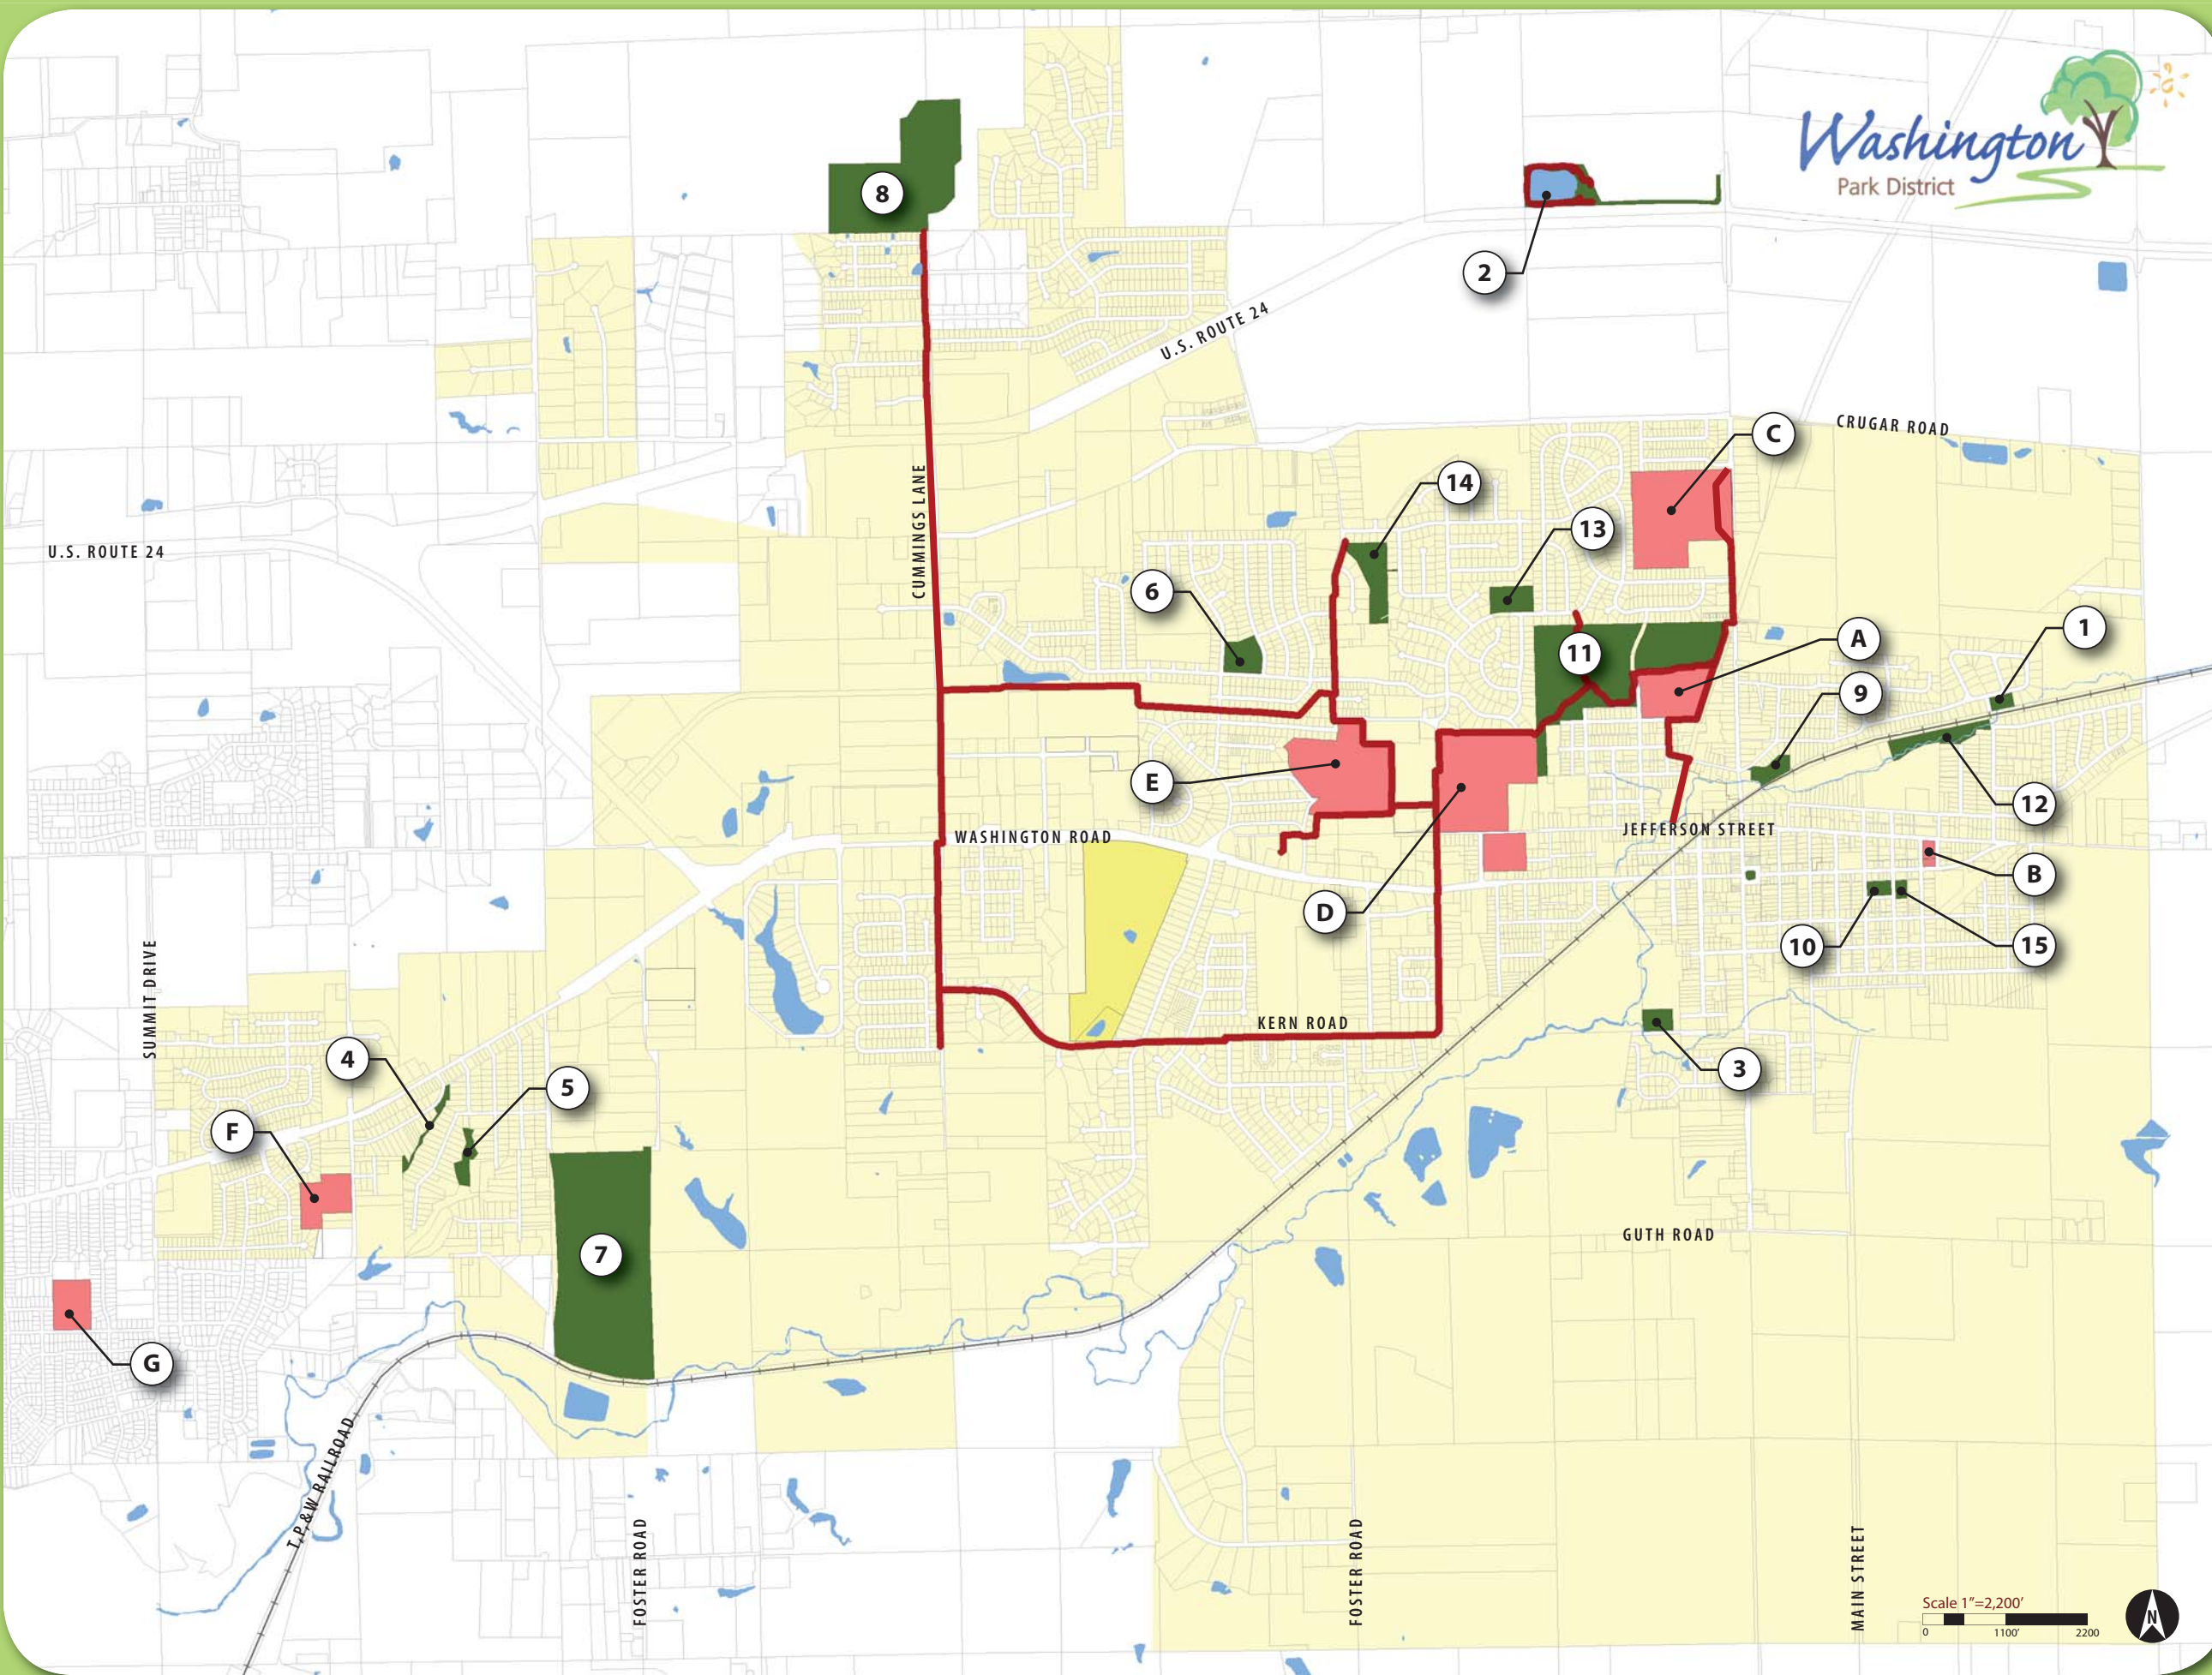

# WASHINGTON PARK DISTRICT FACILITIES

## PARKS

- 1 Birchwood Park
- 2 Bowen Lake Park
- 3 Candlewood Park
- 4 Grant Park
- 5 Gully Park
- 6 Harry LaHood Park
- 7 Meadow Valley Park
- 8 Oak Ridge Park
- 9 Sweitzer Park
- 10 Recreation Facility Park
- 11 Washington Park
- 12 Weaver Park
- 13 Westgate Park / Washington Pool
- 14 Future Park
- 15 Recreation Facility

## SCHOOLS

- A Lincoln Grade School
- B St. Patrick's School
- C Washington Middle School
- D Washington Central High School
- E Central Elementary School
- F Beverly Manor Elementary School
- G John Hensey Grade School

## LEGEND

- Existing Park
- School
- Golf Course
- Park District Limits
- Washington Recreational Trail
- Future Trail Segment
- Railroad