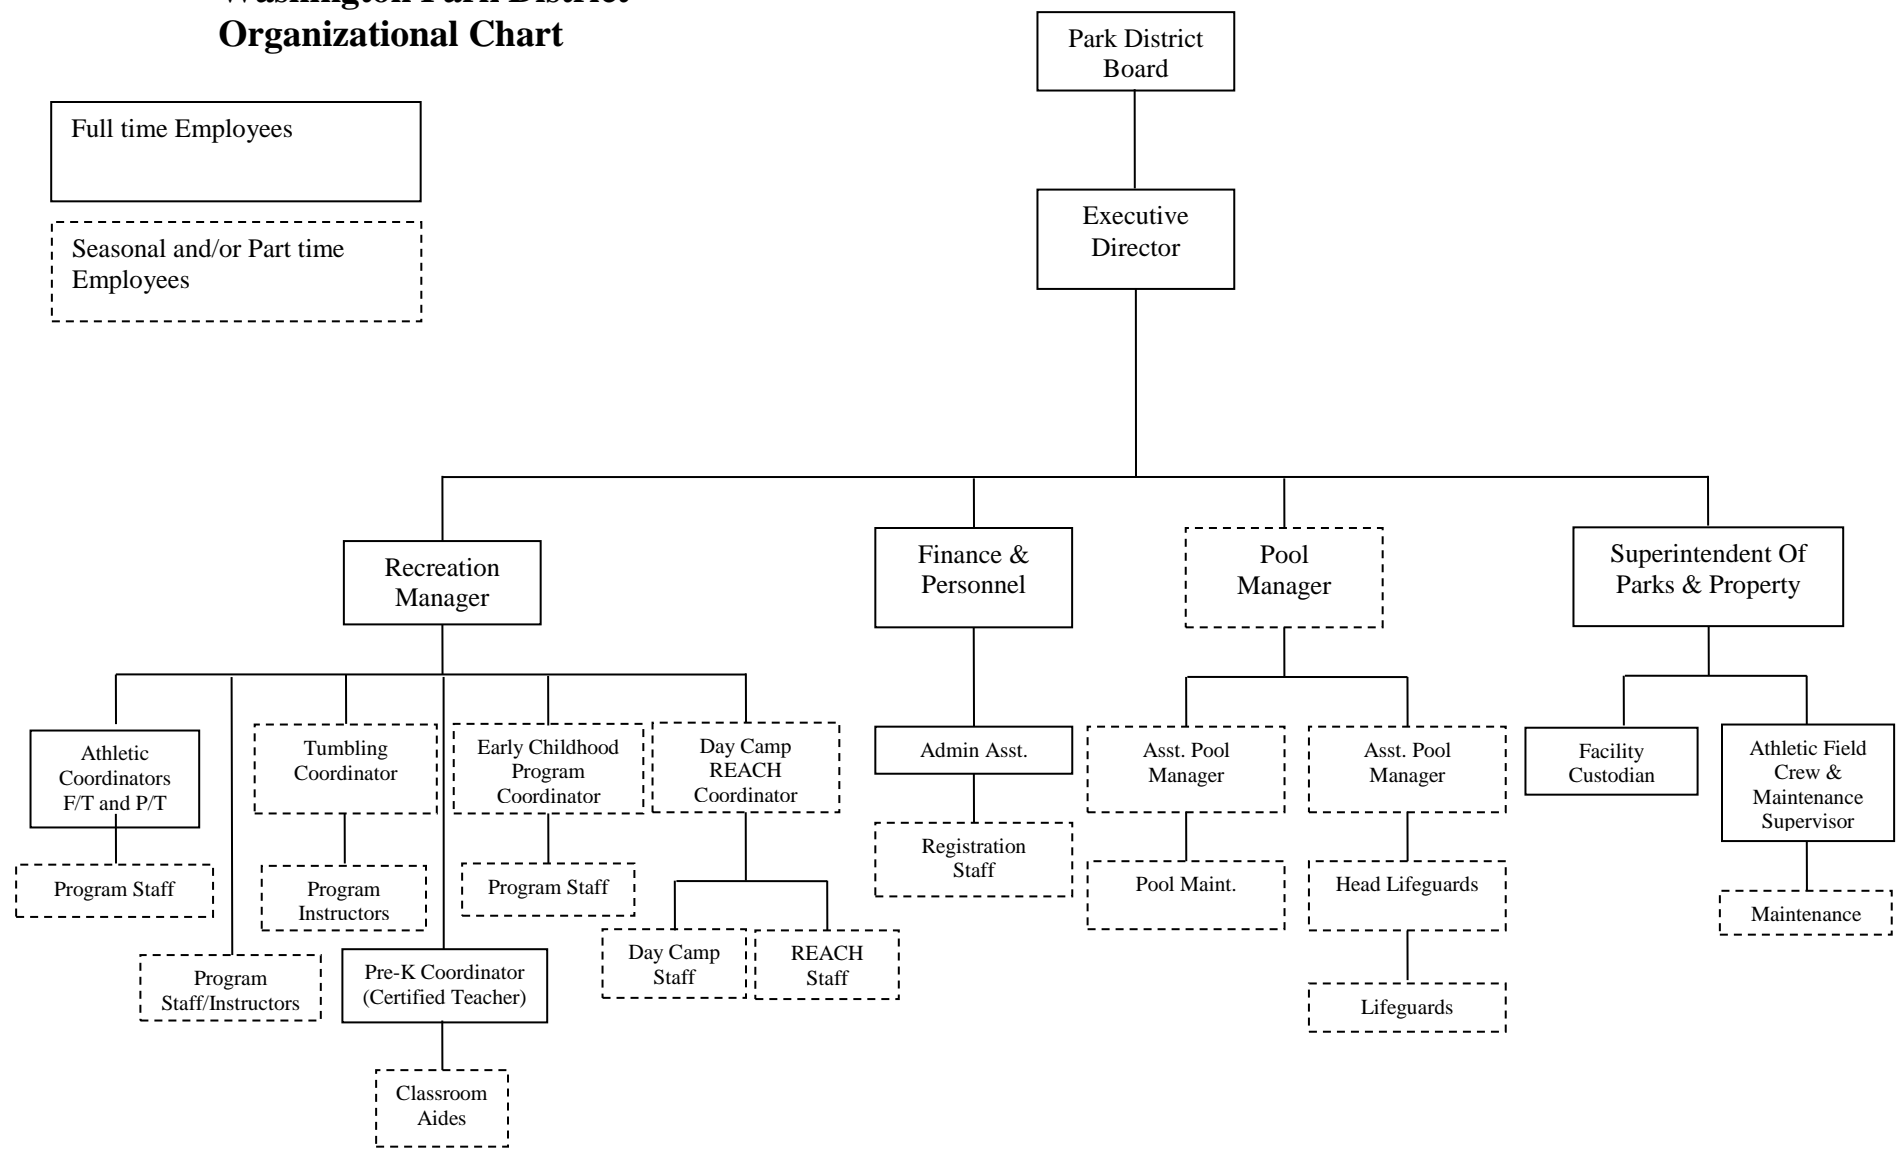

Washington Park District Organizational Chart

Full time Employees

Seasonal and/or Part time Employees

Recreation Department

Administration
Department

Aquatics Department

Parks Department